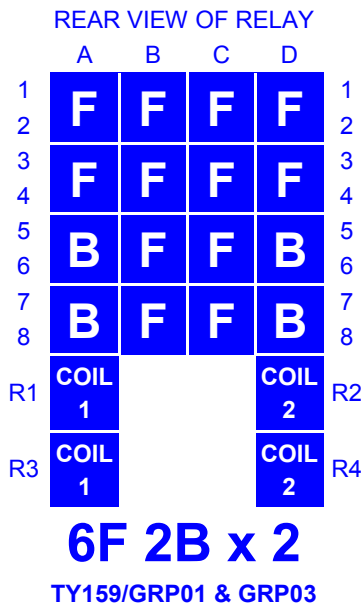

TY159/GRP01-04 - BRB963 - QNNS1

Datasheet

Twin D.C. Slow acting neutral line relay

Description

Twin relays covered by this data sheet are for applications where a slow to operate and/or slow to release characteristic is required.

Mors Smitt Relays

- Modular plug in design
- Non weld contacts
- Silver and carbon impregnated with silver contact tips
- Proven reliability
- Low life cycle cost

Specification	Network Rail Acceptance Number	Pin Code (Pins)	Contacts	Rated Voltage	Mors Smitt Reference (Westinghouse Reference)	Mors Smitt Catalogue Number
BR963	PA05/04802	214 (C, D, E, H & K)	6F 2B x 2	24 V D.C.	SNNS1 (QNNS1)	TY159/GRP01
BR963	PA05/04802	213 (C, D, E, G & K)	4F 4B x 2	24 V D.C.	SNNS1 (QNNS1)	TY159/GRP02
BR963	PA05/04802	216 (C, D, F, G & K)	6F 2B x 2	50 V D.C.	SNNS1 (QNNS1)	TY159/GRP03
BR963	PA05/04802	215 (C, D, E, J & K)	4F 4B x 2	50 V D.C.	SNNS1 (QNNS1)	TY159/GRP04

Weight	Contact Resistance	Contact Rating	Coil Interrupt Minimum	Operate Delay	Full Release	Release	Full Operate	Power Consumption	Coil Resistance	Mors Smitt Catalogue Number
1.7 kg	0.2 Ω	3 A	150 ms @ 19.2 V	150-250 ms	2.0 V	3.6 V	19.2 V	2.0 W	300 Ω	TY159/GRP01 TY159/GRP02
1.7 kg	0.2 Ω	3 A	150 ms @ 40 V	150-250 ms	4.0 V	7.5 V	40.0 V	2.1 W	1200 Ω	TY159/GRP03 TY159/GRP04

Contact Arrangements.

F = Front contact, which is made when the relay is energised. This is a normally open contact.

B = Back contact, which is made when the relay is de-energised and the armature has completed its maximum travel. This is a normally closed contact.