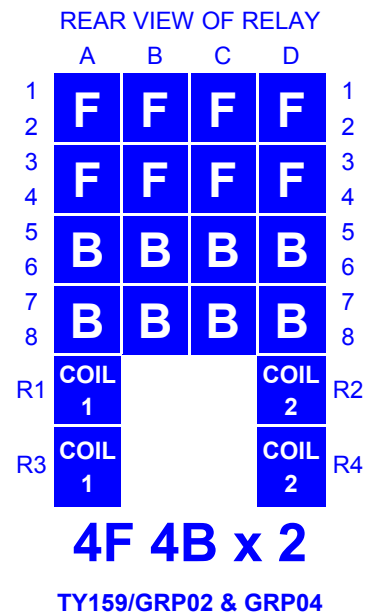

Contact Arrangements.

F = Front contact, which is made when the relay is energised. This is a normally open contact.

B = Back contact, which is made when the relay is de-energised and the armature has completed its maximum travel. This is a normally closed contact.